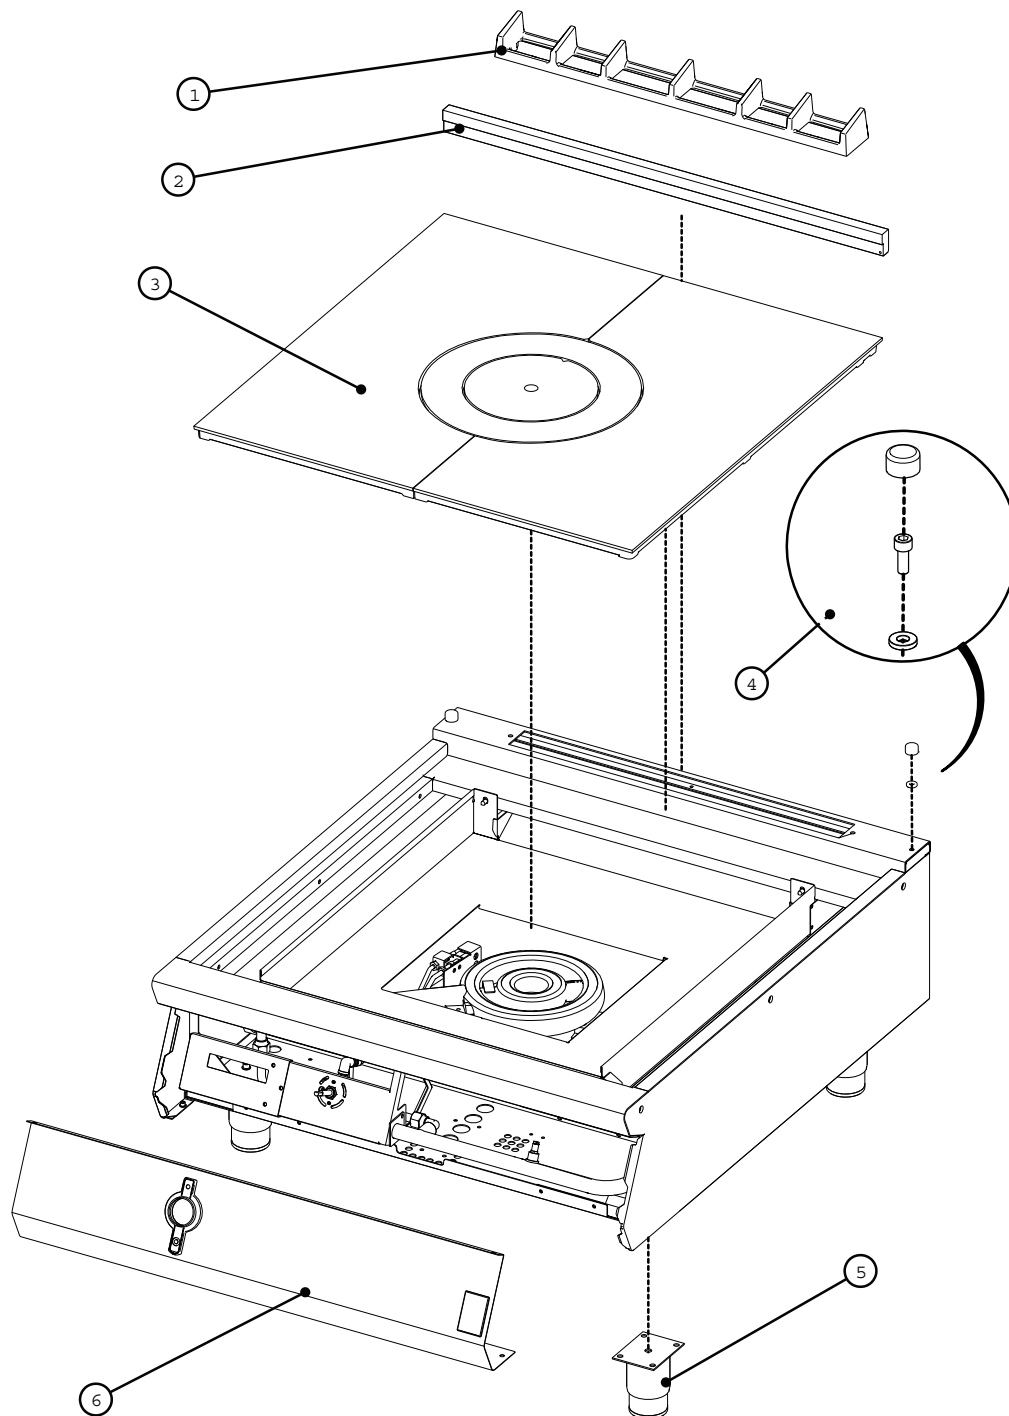

F900 SERIES

G9081 Solid Boiling Top

Fitments

Fitments

Item	Description	Spares No.	Part No.
1.	Flue capper	533410002	RT704002
2.	Rear infill	533450000	RA9118
3.	Solid top assembly	533450001	RT705000
4.	Screw cap kit	533550009	690049
5.	Adjustable foot (stainless steel)	535150025	R6377
6.	Control panel	533450003	690061

F900 SERIES

G9081 Solid Boiling Top

Controls

Controls

Item	Description	Spares No.	Part No.
7.	Aeration shroud	531880785	T483041
8.	Injector Ø2.65mm	535410006	RZZ114
9.	Flexi pipe kit (1/4" dia.)	533450016	690065
10.	Thermocouple	537960021	R6096
11.	Pilot assembly	533450014	690063
12.	Burner	531880620	610032
13.	Control knob	533450004	RA9110
14.	Valve	533450006	RA9124
15.	Flexi pipe kit (Ø12mm)	533450015	690064

F900 SERIES

G9081 Solid Boiling Top

Controls (from June 2018)

Controls (from June 2018)

Item	Description	Spares No.	Part No.
16.	Flexipipe kit Ø4mm	535010012	609930
17.	Thermocouple	533450034	690054
18.	Pilot assembly c/w injector	533550010	R6830
19.	Pilot mounting bracket	533450035	T713022

F900 SERIES

G9181 Solid Top Range

Fitments 1

Fitments 1

Item	Description	Spares No.	Part No.
13.	Control knob	533450004	RA9110
16.	Control panel	533450002	690108
17.	Oven control knob	533450005	RA9151
18.	Adjustable leg (150mm)	535480067	R6285
19.	Swivel castor (set of 2)	535400222	600286
20.	Fixed castor (set of 2)	530964340	600284
21.	Oven door assembly	533450010	RA9216
22.	Door hinge assembly	533450012	690110
23.	Oven door handle	533450011	690109