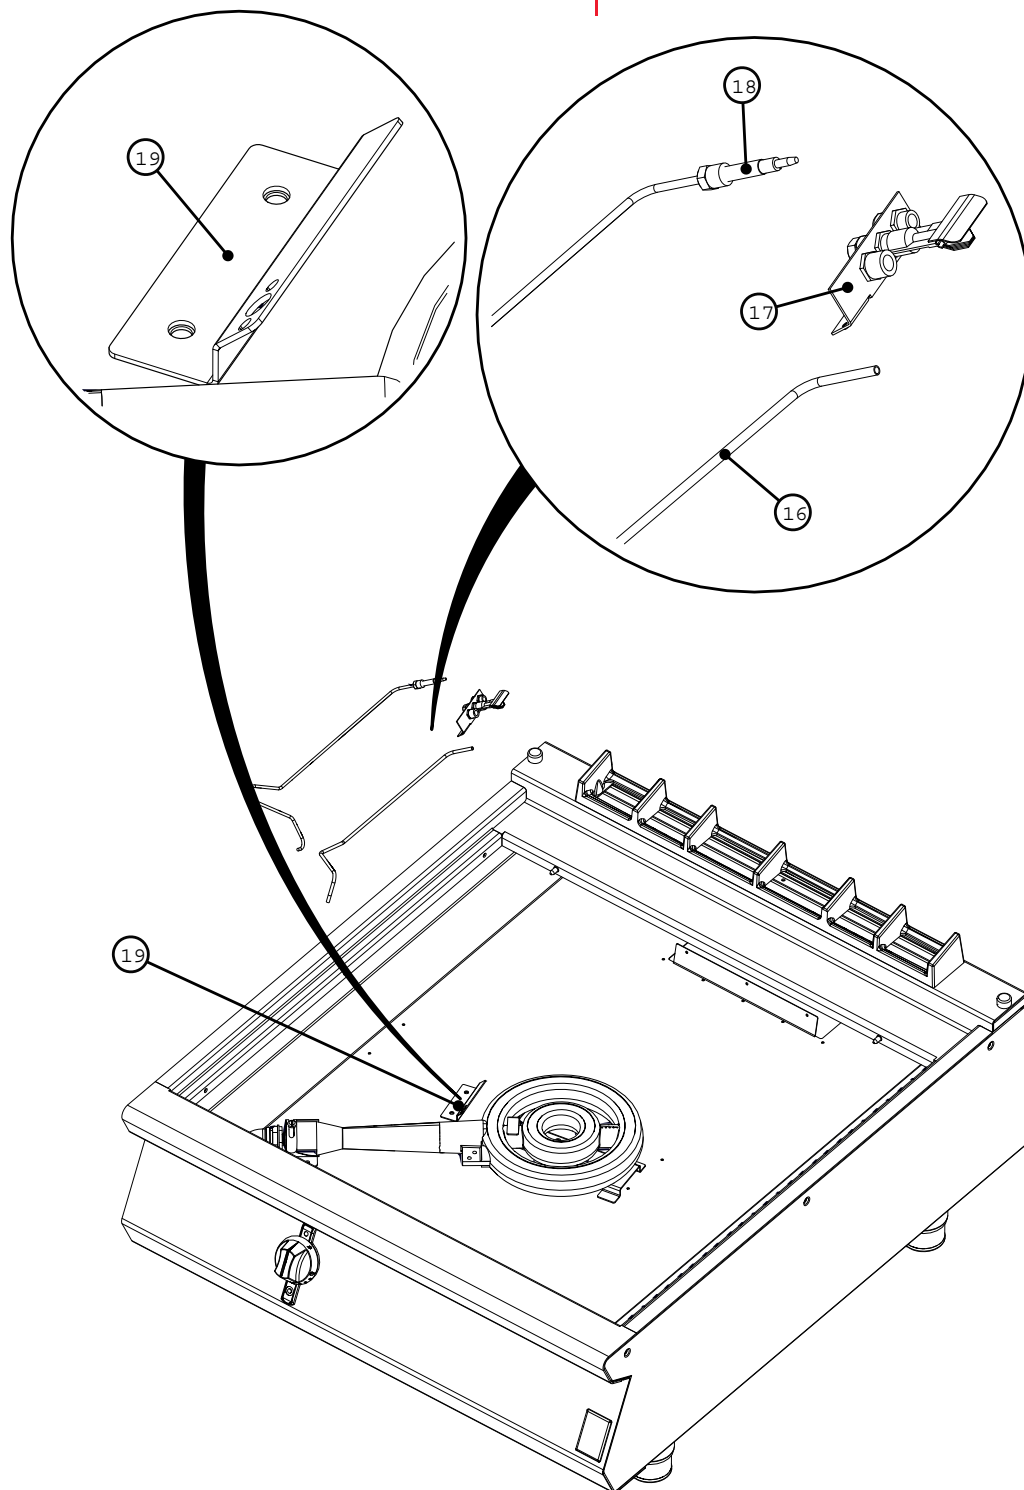

F900 SERIES

G9081 Solid Boiling Top

Fitments

Fitments

Item	Description	Spares No.	Part No.
1.	Flue capper	533410002	RT704002
2.	Rear infill	533450000	RA9118
3.	Solid top assembly	533450001	RT705000
4.	Screw cap kit	533550009	690049
5.	Adjustable foot (stainless steel)	535150025	R6377
6.	Control panel	533450003	690061

F900 SERIES

G9081 Solid Boiling Top

Controls

Controls

Item	Description	Spares No.	Part No.
7.	Aeration shroud	531880785	T483041
8.	Injector Ø2.65mm	535410006	RZZ114
9.	Flexi pipe kit (1/4" dia.)	533450016	690065
10.	Thermocouple	537960021	R6096
11.	Pilot assembly	533450014	690063
12.	Burner	531880620	610032
13.	Control knob	533450004	RA9110
14.	Valve	533450006	RA9124
15.	Flexi pipe kit (Ø12mm)	533450015	690064

F900 SERIES

G9081 Solid Boiling Top

Controls (from June 2018)

Controls (from June 2018)

Item	Description	Spares No.	Part No.
16.	Flexipipe kit Ø4mm	535010012	609930
17.	Thermocouple	533450034	690054
18.	Pilot assembly c/w injector	533550010	R6830
19.	Pilot mounting bracket	533450035	T713022

F900 SERIES

G9181 Solid Top Range

Fitments 1

Fitments 1

Item	Description	Spares No.	Part No.
13.	Control knob	533450004	RA9110
16.	Control panel	533450002	690108
17.	Oven control knob	533450005	RA9151
18.	Adjustable leg (150mm)	535480067	R6285
19.	Swivel castor (set of 2)	535400222	600286
20.	Fixed castor (set of 2)	530964340	600284
21.	Oven door assembly	533450010	RA9216
22.	Door hinge assembly	533450012	690110
23.	Oven door handle	533450011	690109