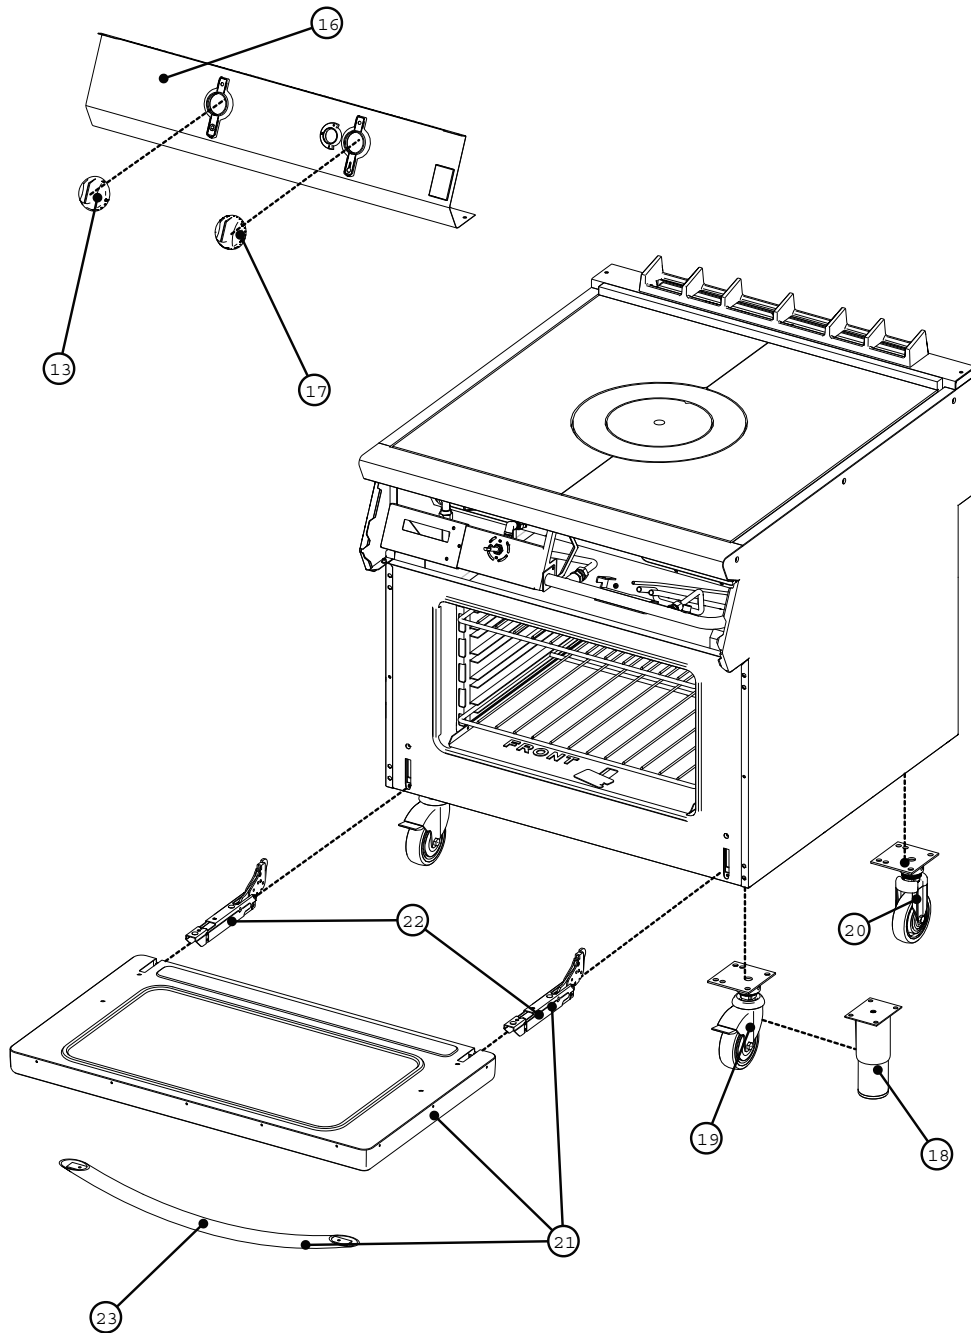

F900 SERIES

G9081 Solid Boiling Top

Fitments

Fitments

Item	Description	Spares No.	Part No.
1.	Flue capper	533410002	RT704002
2.	Rear infill	533450000	RA9118
3.	Solid top assembly	533450001	RT705000
4.	Screw cap kit	533550009	690049
5.	Adjustable foot (stainless steel)	535150025	R6377
6.	Control panel	533450003	690061

F900 SERIES

G9081 Solid Boiling Top

Controls

Controls

Item	Description	Spares No.	Part No.
7.	Aeration shroud	531880785	T483041
8.	Injector Ø2.65mm	535410006	RZZ114
9.	Flexi pipe kit (1/4" dia.)	533450016	690065
10.	Thermocouple	537960021	R6096
11.	Pilot assembly	533450014	690063
12.	Burner	531880620	610032
13.	Control knob	533450004	RA9110
14.	Valve	533450006	RA9124
15.	Flexi pipe kit (Ø12mm)	533450015	690064

F900 SERIES

G9081 Solid Boiling Top

Controls (from June 2018)

Controls (from June 2018)

Item	Description	Spares No.	Part No.
16.	Flexipipe kit Ø4mm	535010012	609930
17.	Thermocouple	533450034	690054
18.	Pilot assembly c/w injector	533550010	R6830
19.	Pilot mounting bracket	533450035	T713022

F900 SERIES

G9181 Solid Top Range

Fitments 1

Fitments 1

Item	Description	Spares No.	Part No.
13.	Control knob	533450004	RA9110
16.	Control panel	533450002	690108
17.	Oven control knob	533450005	RA9151
18.	Adjustable leg (150mm)	535480067	R6285
19.	Swivel castor (set of 2)	535400222	600286
20.	Fixed castor (set of 2)	530964340	600284
21.	Oven door assembly	533450010	RA9216
22.	Door hinge assembly	533450012	690110
23.	Oven door handle	533450011	690109