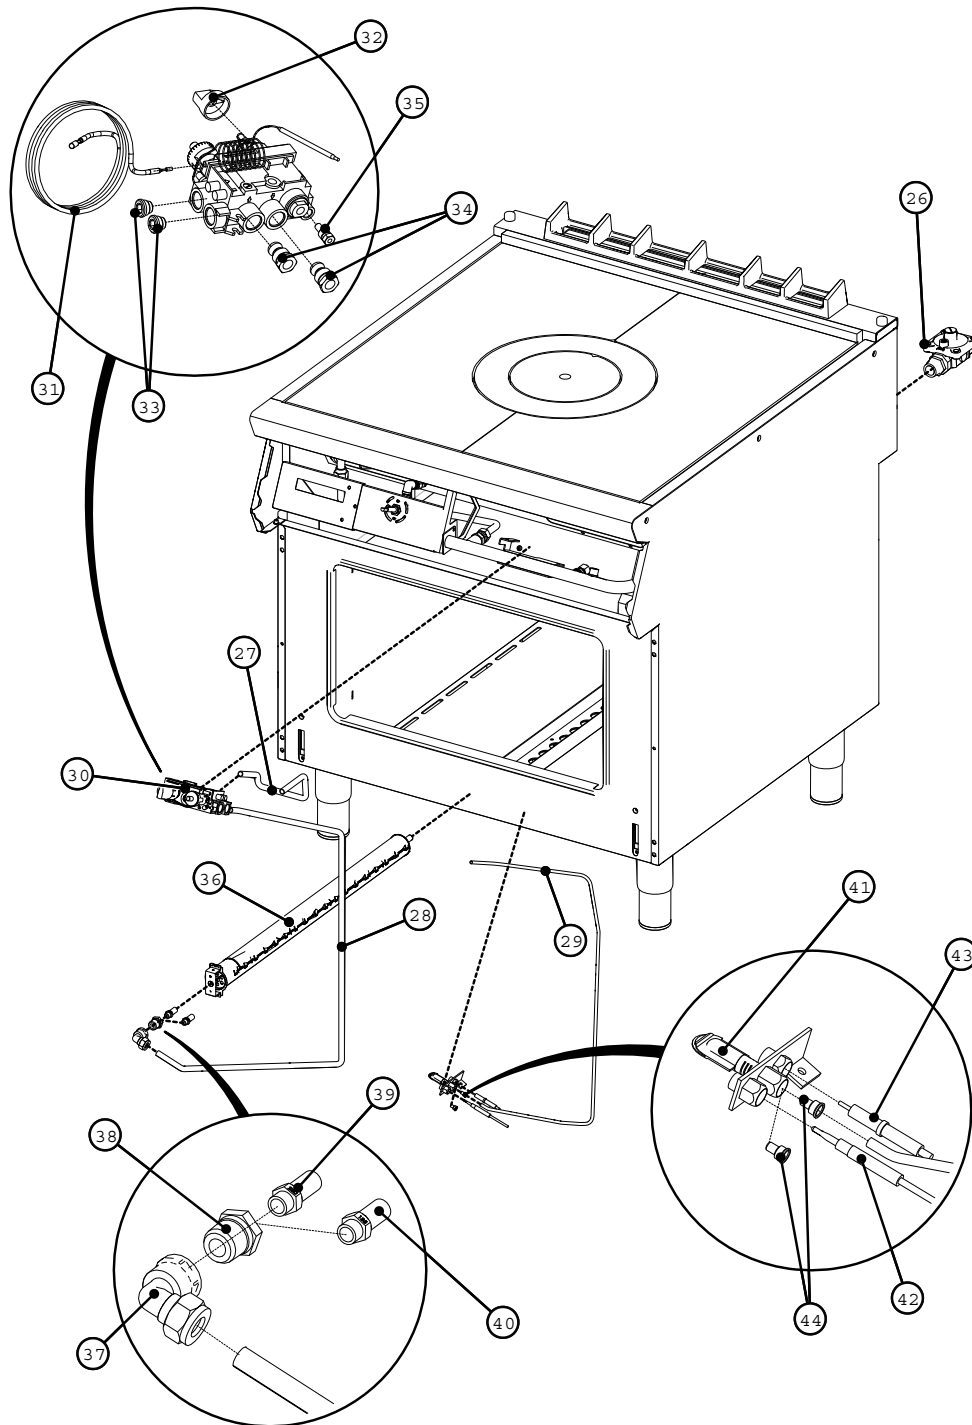

F900 SERIES

G9081 Solid Boiling Top

Controls (from June 2018)

Controls (from June 2018)

Item	Description	Spares No.	Part No.
16.	Flexipipe kit Ø4mm	535010012	609930
17.	Thermocouple	533450034	690054
18.	Pilot assembly c/w injector	533550010	R6830
19.	Pilot mounting bracket	533450035	T713022

F900 SERIES

G9181 Solid Top Range

Fitments 1

Fitments 1

Item	Description	Spares No.	Part No.
13.	Control knob	533450004	RA9110
16.	Control panel	533450002	690108
17.	Oven control knob	533450005	RA9151
18.	Adjustable leg (150mm)	535480067	R6285
19.	Swivel castor (set of 2)	535400222	600286
20.	Fixed castor (set of 2)	530964340	600284
21.	Oven door assembly	533450010	RA9216
22.	Door hinge assembly	533450012	690110
23.	Oven door handle	533450011	690109

F900 SERIES

G9181 Solid Top Range

Fitments 2

Fitments 2

Item	Description	Spares No.	Part No.
1.	Shelf hanger	533450018	T703121
2.	Oven shelf	525270000	R6488
3.	Oven base tray	533450020	P700000
4.	Pilot viewing plate	533450017	690016

F900 SERIES

G9181 Solid Top Range

Controls

Controls

Item	Description	Spares No.	Part No.
26.	Governor (3/4")	533550005	900175
27.	Flexi pipe (Ø10 x 250mm)	535010008	660005
28.	Flexi pipe (Ø10 x 1430mm)	535480082	660026
29.	Flexi pipe (Ø4 x 1300mm)	533450022	690112
30.	Valve assembly	533450007	690111
31.	Ignition cable	533620010	RA9226
32.	Ignition knob	533620011	RA9147
33.	Plug (3/8" BSP)	533620014	RA9146
34.	Compression fitting (10mm)	533620012	RA9144
35.	Compression fitting (4mm)	533620013	RA9145
36.	Burner	533450008	RA9101
37.	Burner elbow (3/8" x 10mm)	533450021	RA9041
38.	Reducer (3/8" x 1/8" M-F)	535500027	RLF024/1
39.	Oven burner injector (Natural 230)	533450019	RA9228
40.	Oven burner injector (Propane 135)	533450024	RA9229
41.	Pilot assembly c/w injector	533450009	RA9115
42.	Thermocouple	533450023	RA9040
43.	Pilot electrode	533450026	690119
44.	Pilot injector kit	533450025	690114