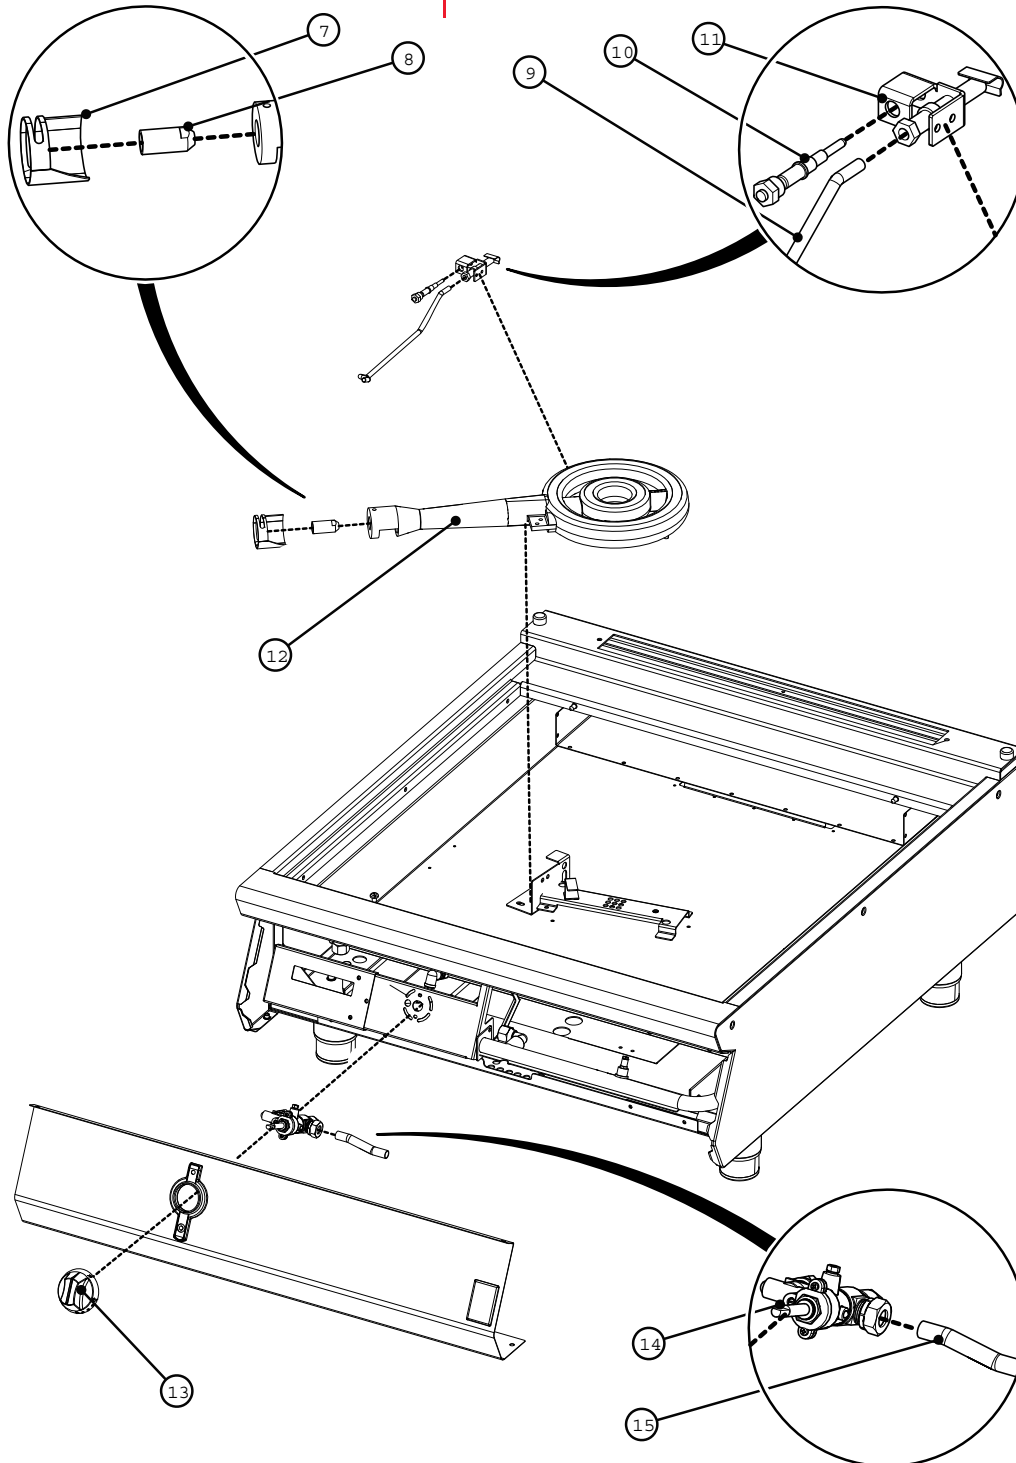

F900 SERIES

G9081 Solid Boiling Top

Fitments

Fitments

Item	Description	Spares No.	Part No.
1.	Flue capper	533410002	RT704002
2.	Rear infill	533450000	RA9118
3.	Solid top assembly	533450001	RT705000
4.	Screw cap kit	533550009	690049
5.	Adjustable foot (stainless steel)	535150025	R6377
6.	Control panel	533450003	690061

F900 SERIES

G9081 Solid Boiling Top

Controls

Controls

Item	Description	Spares No.	Part No.
7.	Aeration shroud	531880785	T483041
8.	Injector Ø2.65mm	535410006	RZZ114
9.	Flexi pipe kit (1/4" dia.)	533450016	690065
10.	Thermocouple	537960021	R6096
11.	Pilot assembly	533450014	690063
12.	Burner	531880620	610032
13.	Control knob	533450004	RA9110
14.	Valve	533450006	RA9124
15.	Flexi pipe kit (Ø12mm)	533450015	690064

F900 SERIES

G9081 Solid Boiling Top

Controls (from June 2018)

Controls (from June 2018)

Item	Description	Spares No.	Part No.
16.	Flexipipe kit Ø4mm	535010012	609930
17.	Thermocouple	533450034	690054
18.	Pilot assembly c/w injector	533550010	R6830
19.	Pilot mounting bracket	533450035	T713022

F900 SERIES

G9181 Solid Top Range

Fitments 1

Fitments 1

Item	Description	Spares No.	Part No.
13.	Control knob	533450004	RA9110
16.	Control panel	533450002	690108
17.	Oven control knob	533450005	RA9151
18.	Adjustable leg (150mm)	535480067	R6285
19.	Swivel castor (set of 2)	535400222	600286
20.	Fixed castor (set of 2)	530964340	600284
21.	Oven door assembly	533450010	RA9216
22.	Door hinge assembly	533450012	690110
23.	Oven door handle	533450011	690109