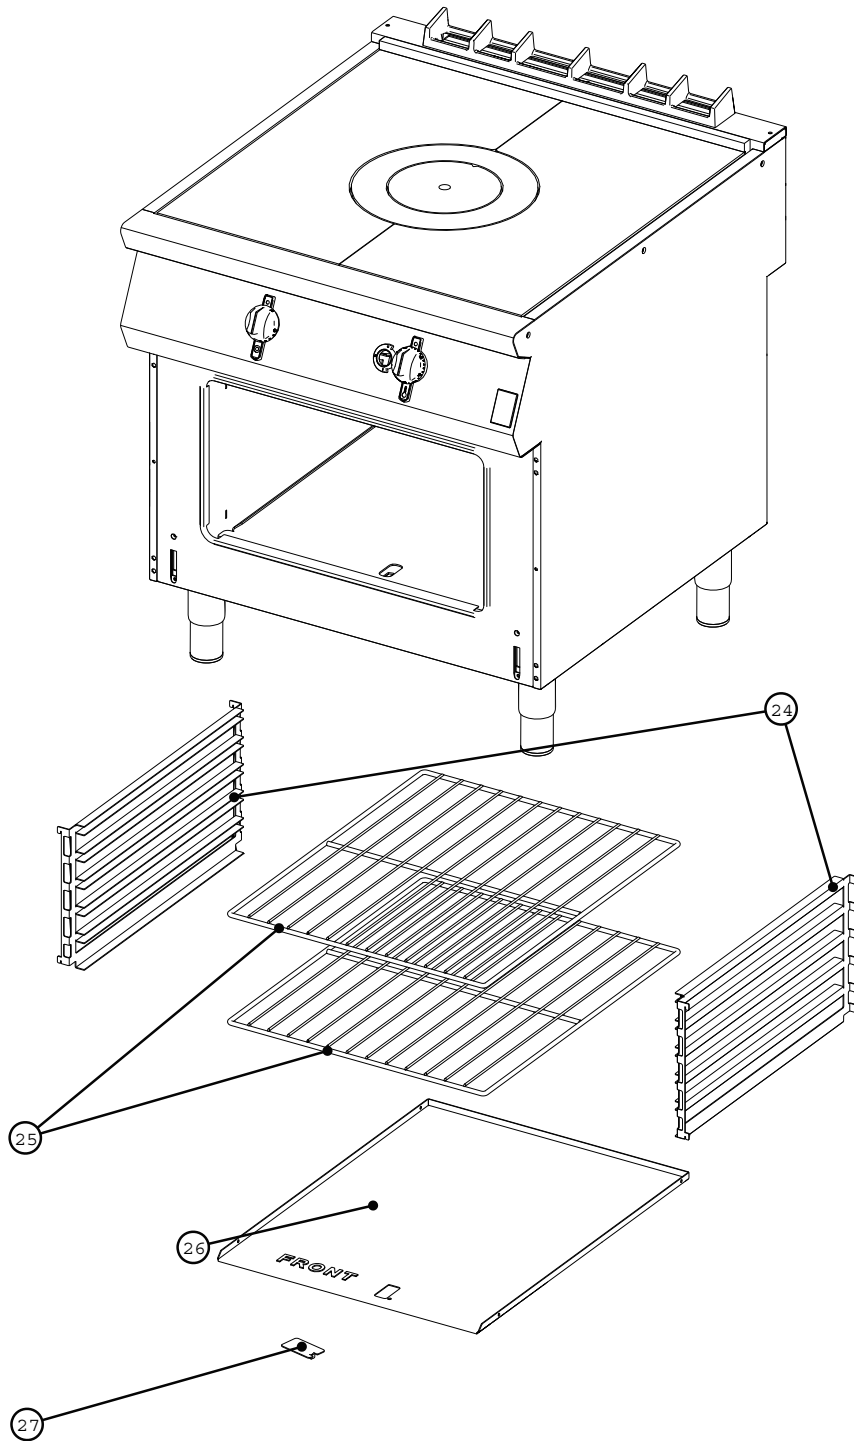

F900 SERIES

G9081 Solid Boiling Top

Controls (from June 2018)

Controls (from June 2018)

Item	Description	Spares No.	Part No.
16.	Flexipipe kit Ø4mm	535010012	609930
17.	Thermocouple	533450034	690054
18.	Pilot assembly c/w injector	533550010	R6830
19.	Pilot mounting bracket	533450035	T713022

F900 SERIES

G9181 Solid Top Range

Fitments 1

Fitments 1

Item	Description	Spares No.	Part No.
13.	Control knob	533450004	RA9110
16.	Control panel	533450002	690108
17.	Oven control knob	533450005	RA9151
18.	Adjustable leg (150mm)	535480067	R6285
19.	Swivel castor (set of 2)	535400222	600286
20.	Fixed castor (set of 2)	530964340	600284
21.	Oven door assembly	533450010	RA9216
22.	Door hinge assembly	533450012	690110
23.	Oven door handle	533450011	690109

F900 SERIES

G9181 Solid Top Range

Fitments 2

Fitments 2

Item	Description	Spares No.	Part No.
1.	Shelf hanger	533450018	T703121
2.	Oven shelf	525270000	R6488
3.	Oven base tray	533450020	P700000
4.	Pilot viewing plate	533450017	690016

F900 SERIES

G9181 Solid Top Range

Controls

Controls

Item	Description	Spares No.	Part No.
26.	Governor (3/4")	533550005	900175
27.	Flexi pipe (Ø10 x 250mm)	535010008	660005
28.	Flexi pipe (Ø10 x 1430mm)	535480082	660026
29.	Flexi pipe (Ø4 x 1300mm)	533450022	690112
30.	Valve assembly	533450007	690111
31.	Ignition cable	533620010	RA9226
32.	Ignition knob	533620011	RA9147
33.	Plug (3/8" BSP)	533620014	RA9146
34.	Compression fitting (10mm)	533620012	RA9144
35.	Compression fitting (4mm)	533620013	RA9145
36.	Burner	533450008	RA9101
37.	Burner elbow (3/8" x 10mm)	533450021	RA9041
38.	Reducer (3/8" x 1/8" M-F)	535500027	RLF024/1
39.	Oven burner injector (Natural 230)	533450019	RA9228
40.	Oven burner injector (Propane 135)	533450024	RA9229
41.	Pilot assembly c/w injector	533450009	RA9115
42.	Thermocouple	533450023	RA9040
43.	Pilot electrode	533450026	690119
44.	Pilot injector kit	533450025	690114