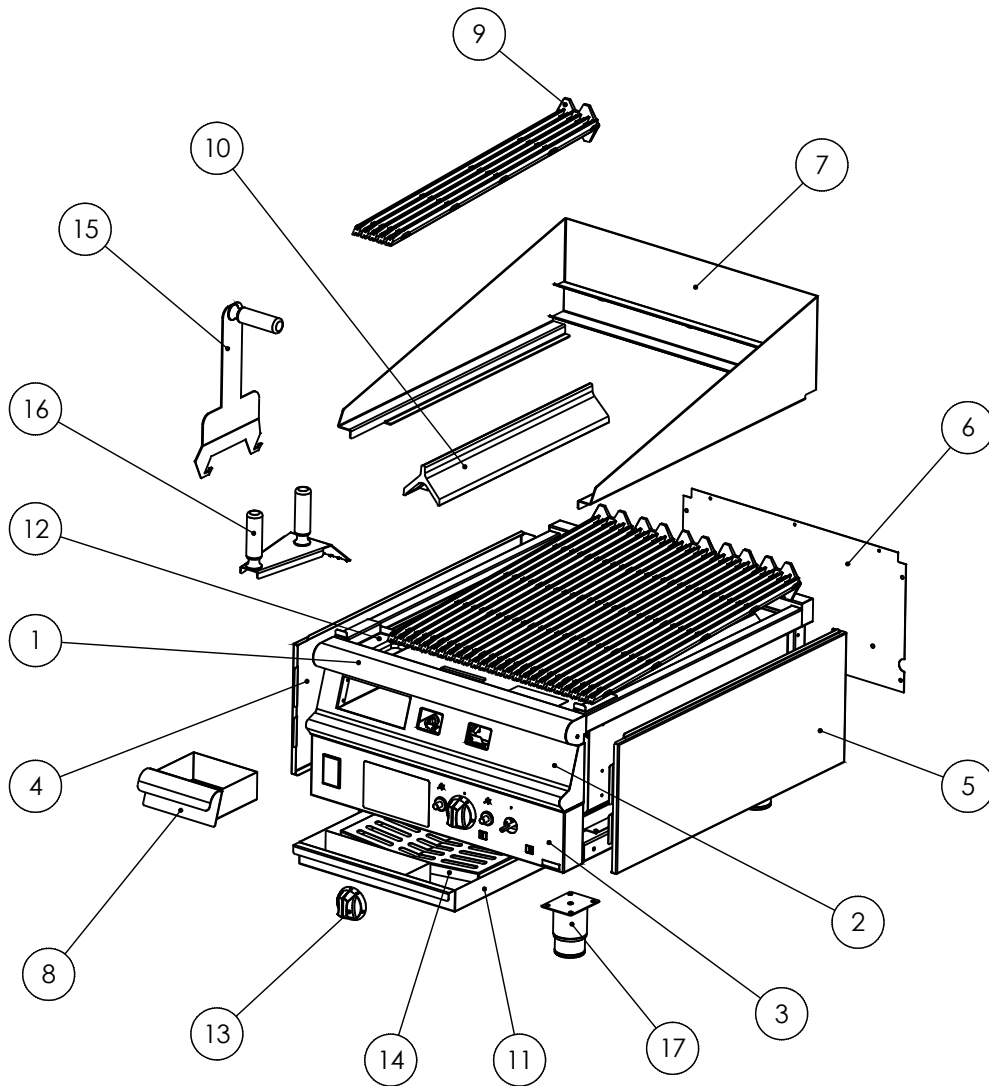

G3625 - SPARES - FITMENTS

ITEM	DESCRIPTION	SPARES No
1	HOB ASSEMBLY	535050001
2	FRONT FACIA ASSEMBLY	535050002
3	LOWER CONTROL PANEL	535050003
4	OUTER SIDE LH	535150008
5	OUTER SIDE RH	535150009
6	OUTER BACK	535050004
7	SPLASH GUARD ASSEMBLY	535050005
8	FAT JUG ASSEMBLY	535050006
9	BRANDING GRID	535010013
10	BURNER BAFFLE	535010014
11	DRIP TRAY ASSEMBLY	535000011
12	SPILL TRAY ASSEMBLY	535000003
13	CONTROL KNOB	535050007
14	DRIP TRAY DEFLECTOR PLATE	535050008
15	LIFTING TOOL	535010018
16	SCRAPER	536000046
17	ST/ ST ADJUSTABLE FEET	535150013

G3625 - SPARES - CONTROLS

ITEM	DESCRIPTION	SPARES No G3625	SPARES No G3625ES
1	SPARK IGNITER KIT (NOT SHOWN)	535150015	535150015
1.1	SPARK IGNITER	535010000	535010000
2	BURNER ASSY	535010015	535010015
2.1	AERATION SHROUD	531880785	531880785
3	BURNER INJECTOR (NAT GAS)	530961130	535101042
4	BURNER INJECTOR (PROPANE)(NOT SHOWN)	535010033	536000027
5	BURNER INJECTOR HOLDER (PROPANE)(NOT SHOWN)	535820020	535820020
6	FLOATRAIL ASSEMBLY	535000006	535000006
7	VALVE ASSEMBLY (NAT GAS)	535010028	535010028
8	VALVE ASSEMBLY (PROPANE)(NOT SHOWN)	536000038	536000038
9	PILOT BURNER ASSEMBLY (NAT GAS)	535010005	535010005
10	PILOT BURNER ASSEMBLY (PROPANE)(NOT SHOWN)	535010034	535010034
11	GOVERNOR ASSEMBLY (NAT GAS ONLY)	536000044	536000044
12	ELECTRODE	537742004	537742004
13	THERMOCOUPLE	537883018	537883018
14	PIPE KIT \varnothing 10 X 250	535010008	535010008
15	PIPE KIT \varnothing 10 X 500	535010010	535010010
16	PIPE KIT \varnothing 4 X 400	535010012	535010012