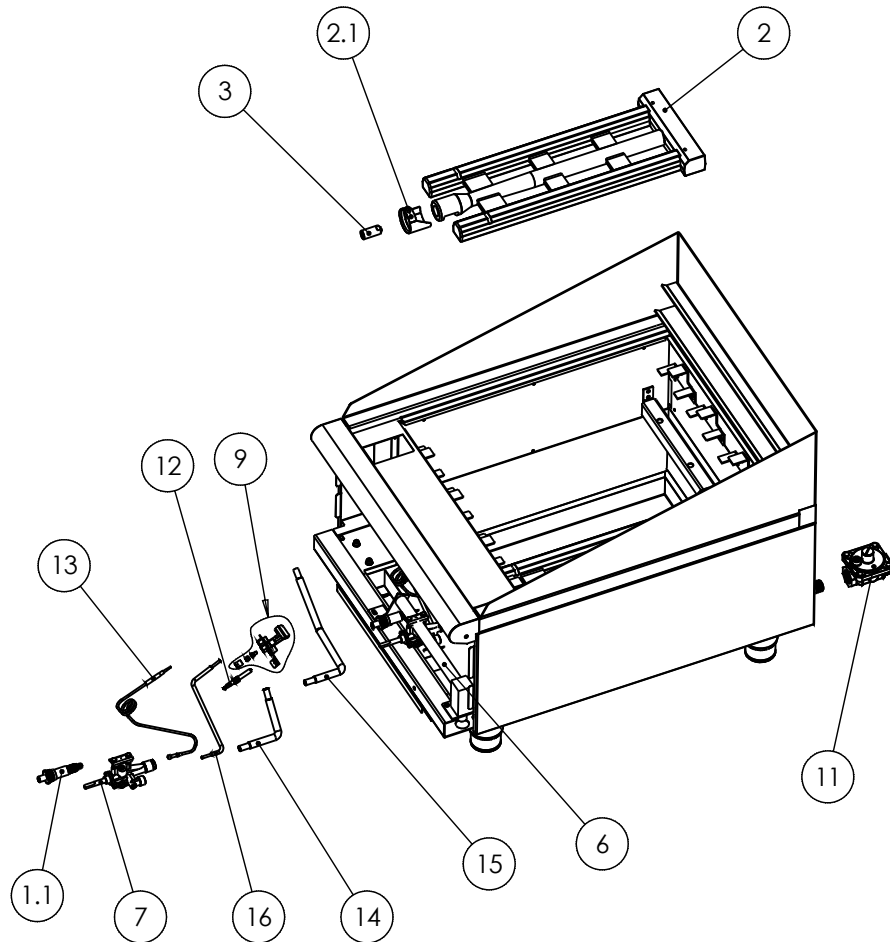

G3625 - SPARES - FITMENTS

ITEM	DESCRIPTION	SPARES No
1	HOB ASSEMBLY	535050001
2	FRONT FACIA ASSEMBLY	535050002
3	LOWER CONTROL PANEL	535050003
4	OUTER SIDE LH	535150008
5	OUTER SIDE RH	535150009
6	OUTER BACK	535050004
7	SPLASH GUARD ASSEMBLY	535050005
8	FAT JUG ASSEMBLY	535050006
9	BRANDING GRID	535010013
10	BURNER BAFFLE	535010014
11	DRIP TRAY ASSEMBLY	535000011
12	SPILL TRAY ASSEMBLY	535000003
13	CONTROL KNOB	535050007
14	DRIP TRAY DEFLECTOR PLATE	535050008
15	LIFTING TOOL	535010018
16	SCRAPER	536000046
17	ST/ ST ADJUSTABLE FEET	535150013

G3625 - SPARES - CONTROLS

ITEM	DESCRIPTION	SPARES No G3625	SPARES No G3625ES
1	SPARK IGNITER KIT (NOT SHOWN)	535150015	535150015
1.1	SPARK IGNITER	535010000	535010000
2	BURNER ASSY	535010015	535010015
2.1	AERATION SHROUD	531880785	531880785
3	BURNER INJECTOR (NAT GAS)	530961130	535101042
4	BURNER INJECTOR (PROPANE)(NOT SHOWN)	535010033	536000027
5	BURNER INJECTOR HOLDER (PROPANE)(NOT SHOWN)	535820020	535820020
6	FLOATRAIL ASSEMBLY	535000006	535000006
7	VALVE ASSEMBLY (NAT GAS)	535010028	535010028
8	VALVE ASSEMBLY (PROPANE)(NOT SHOWN)	536000038	536000038
9	PILOT BURNER ASSEMBLY (NAT GAS)	535010005	535010005
10	PILOT BURNER ASSEMBLY (PROPANE)(NOT SHOWN)	535010034	535010034
11	GOVERNOR ASSEMBLY (NAT GAS ONLY)	536000044	536000044
12	ELECTRODE	537742004	537742004
13	THERMOCOUPLE	537883018	537883018
14	PIPE KIT \varnothing 10 X 250	535010008	535010008
15	PIPE KIT \varnothing 10 X 500	535010010	535010010
16	PIPE KIT \varnothing 4 X 400	535010012	535010012