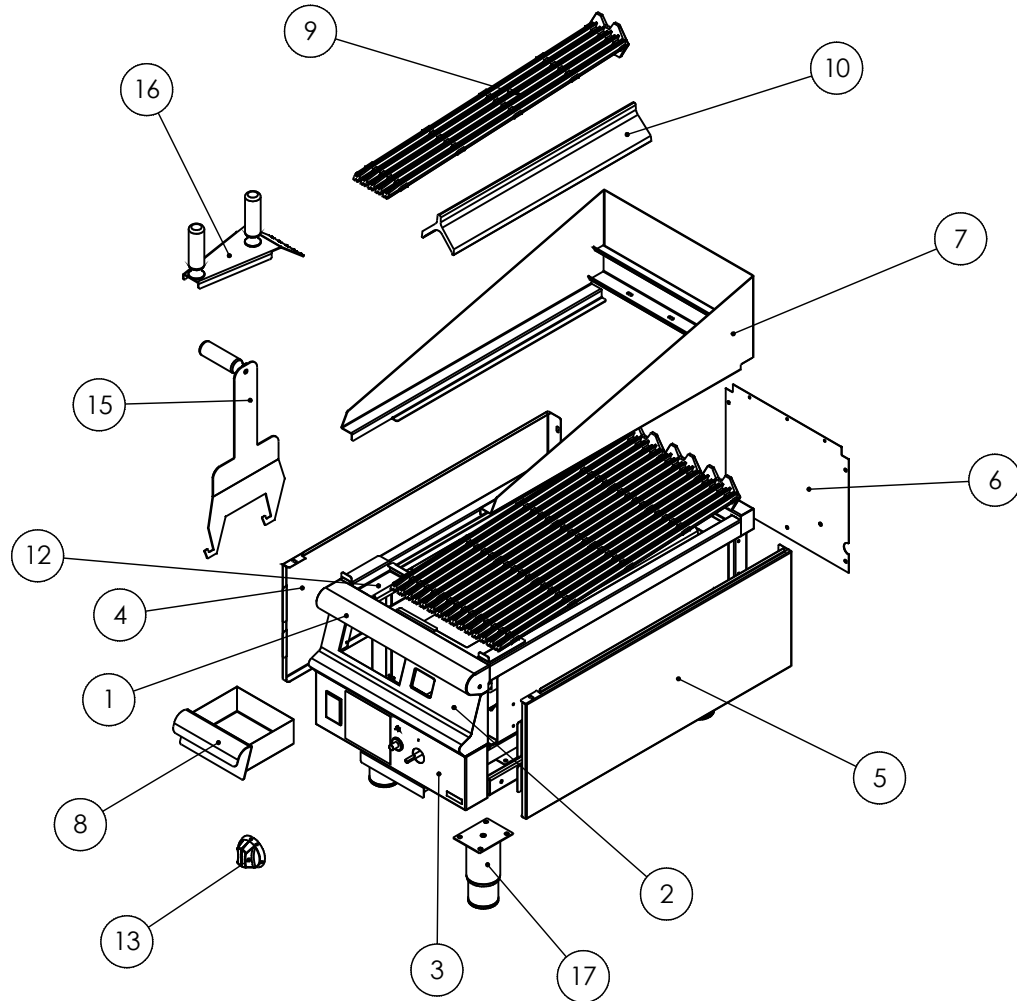

# G3425 - SPARES - FITMENTS

ITEM	DESCRIPTION	SPARES No
1	HOB ASSEMBLY	535090001
2	FRONT FACIA ASSEMBLY	535090002
3	LOWER CONTROL PANEL	535090003
4	OUTER SIDE LH	535150008
5	OUTER SIDE RH	535150009
6	OUTER BACK	535090004
7	SPLASH GUARD ASSEMBLY	535090005
8	FAT JUG ASSEMBLY	535050006
9	BRANDING GRID	535010013
10	BURNER BAFFLE	535010014
11	DRIP TRAY ASSEMBLY	535090006
12	SPLILL TRAY ASSEMBLY	535090007
13	CONTROL KNOB	535050007
14	DRIP TRAY DEFLECTOR PLATE	535090008
15	LIFTING TOOL	535010018
16	SCRAPER	536000046
17	ST/ ST ADJUSTABLE FEET	535000012

# G3425 - SPARES - CONTROLS

ITEM	DESCRIPTION	SPARES No G3425
1	SPARK IGNITER KIT (NOT SHOWN)	535150015
1.1	SPARK IGNITER	535010000
2	BURNER ASSY	535010015
2.1	AERATION SHROUD	531880785
3	BURNER INJECTOR (NAT GAS)	535090000
4	BURNER INJECTOR (PROPANE)(NOT SHOWN)	531790180
5	BURNER INJECTOR HOLDER (PROPANE)(NOT SHOWN)	535820020
6	FLOATRAIL ASSEMBLY	535090009
7	VALVE ASSEMBLY (NAT GAS)	535010028
8	VALVE ASSEMBLY (PROPANE)(NOT SHOWN)	536000038
9	PILOT BURNER ASSEMBLY (NAT GAS)	535010005
10	PILOT BURNER ASSEMBLY (PROPANE)(NOT SHOWN)	535010034
11	GOVERNOR ASSEMBLY (NAT GAS ONLY)	536000044
12	ELECTRODE	537742004
13	THERMOCOUPLE	537883018
14	PIPE KIT $\varnothing$ 10 X 250	535010008
15	PIPE KIT $\varnothing$ 4 X 400	535010012