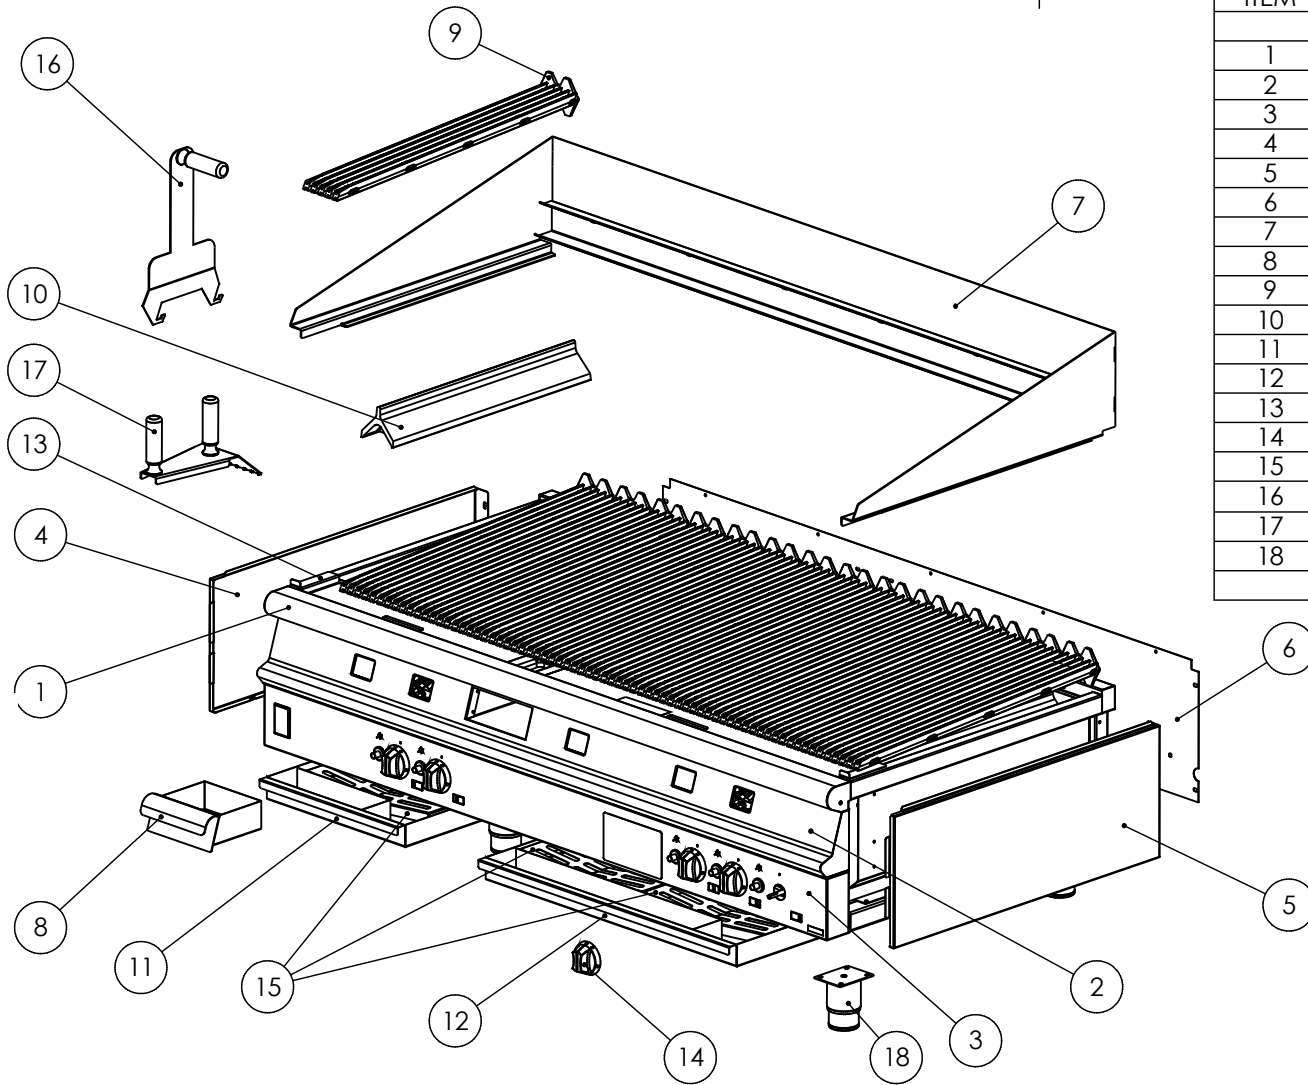

G31525 - SPARES - FITMENTS

ITEM	DESCRIPTION	SPARES No
1	HOB ASSEMBLY	535080001
2	FRONT FACIA ASSEMBLY	535080002
3	LOWER CONTROL PANEL	535080003
4	OUTER SIDE LH	535150008
5	OUTER SIDE RH	535150009
6	OUTER BACK	535080004
7	SPLASH GUARD ASSEMBLY	535080005
8	FAT JUG ASSEMBLY	535050006
9	BRANDING GRID	535010013
10	BURNER BAFFLE	535010014
11	DRIP TRAY ASSEMBLY	535000011
12	DRIP TRAY ASSEMBLY	535010017
13	SPILL TRAY ASSEMBLY	535030003
14	CONTROL KNOB	535050007
15	DRIP TRAY DEFLECTOR PLATE	535050008
16	LIFTING TOOL	535010018
17	SCRAPER	536000046
18	ST/ ST ADJUSTABLE FEET	535150013

G31525 - SPARES - CONTROLS

ITEM	DESCRIPTION	SPARES No G31525	SPARES No G31525ES
1	SPARK IGNITER KIT (NOT SHOWN)	535150015	535150015
1.1	SPARK IGNITER	535010000	535010000
2	BURNER ASSY	535010015	535010015
2.1	AERATION SHROUD	531880785	531880785
3	BURNER INJECTOR (NAT GAS)	535030011	534101008
4	BURNER INJECTOR (NAT GAS)	535101022	535080006
5	BURNER INJECTOR (NAT GAS)	534101008	535080007
6	BURNER INJECTOR (PROPANE)(NOT SHOWN)	535830013	536000027
7	BURNER INJECTOR HOLDER (PROPANE)(NOT SHOWN)	535820020	535820020
8	FLOATRAIL ASSEMBLY	535030006	535030006
9	VALVE ASSEMBLY (NAT GAS)	535010028	535010028
10	VALVE ASSEMBLY (PROPANE)(NOT SHOWN)	536000038	536000038
11	PILOT BURNER ASSEMBLY (NAT GAS)	535010005	535010005
12	PILOT BURNER ASSEMBLY (PROPANE)(NOT SHOWN)	535010034	535010034
13	GOVERNOR ASSEMBLY (NAT GAS ONLY)	536000044	536000044
14	ELECTRODE	537742004	537742004
15	THERMOCOUPLE	537883018	537883018
16	PIPE KIT ϕ 10 X 250	535010008	535010008
17	PIPE KIT ϕ 10 X 500	535010010	535010010
18	PIPE KIT ϕ 4 X 400	535010012	535010012
19	PIPE KIT ϕ 10 X 350	535010009	535010009
20	PIPE KIT ϕ 4 X 565	535010011	535010011