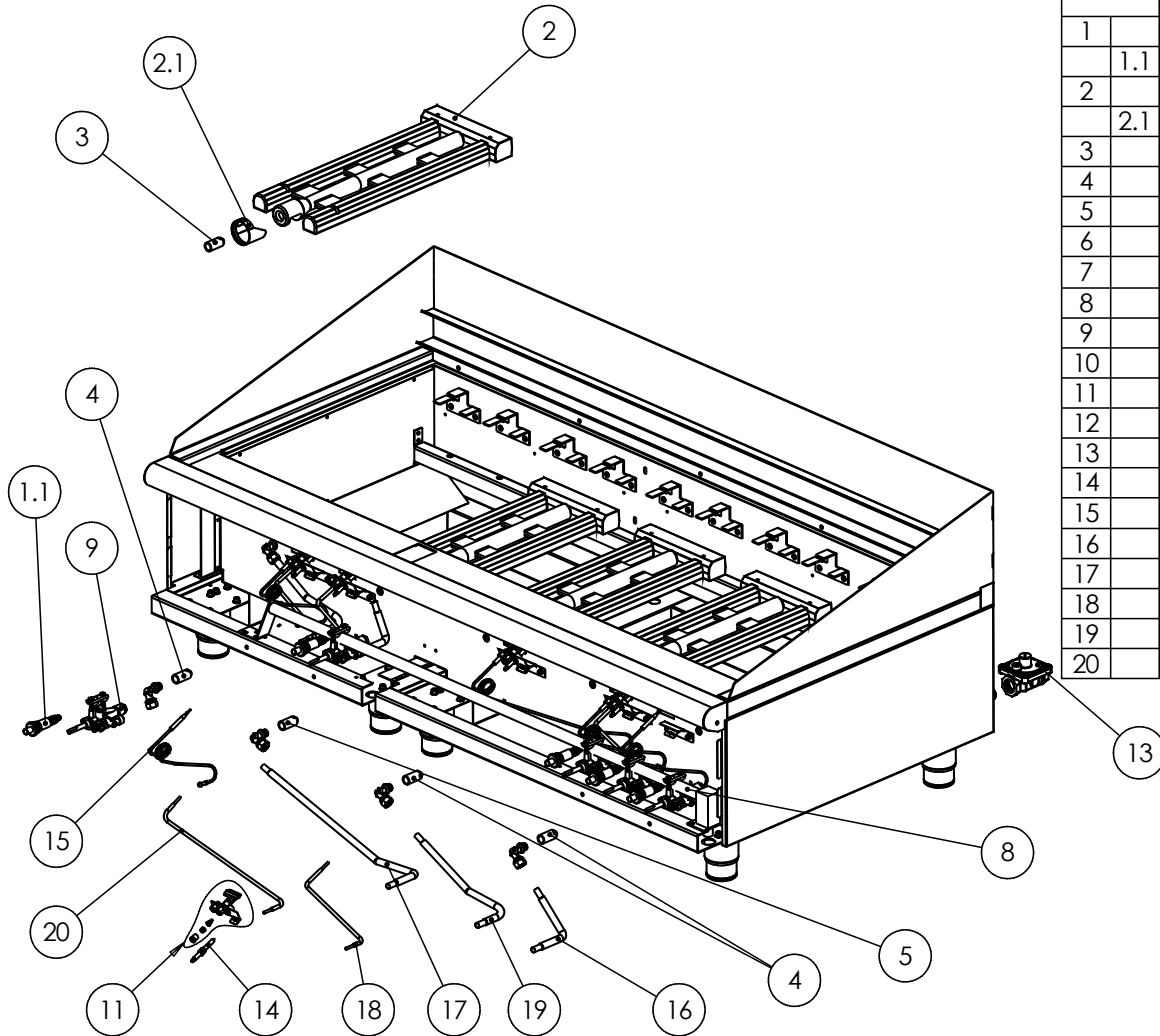

G31525 - SPARES - FITMENTS

ITEM	DESCRIPTION	SPARES No
1	HOB ASSEMBLY	535080001
2	FRONT FACIA ASSEMBLY	535080002
3	LOWER CONTROL PANEL	535080003
4	OUTER SIDE LH	535150008
5	OUTER SIDE RH	535150009
6	OUTER BACK	535080004
7	SPLASH GUARD ASSEMBLY	535080005
8	FAT JUG ASSEMBLY	535050006
9	BRANDING GRID	535010013
10	BURNER BAFFLE	535010014
11	DRIP TRAY ASSEMBLY	535000011
12	DRIP TRAY ASSEMBLY	535010017
13	SPILL TRAY ASSEMBLY	535030003
14	CONTROL KNOB	535050007
15	DRIP TRAY DEFLECTOR PLATE	535050008
16	LIFTING TOOL	535010018
17	SCRAPER	536000046
18	ST/ ST ADJUSTABLE FEET	535150013

G31525 - SPARES - CONTROLS

ITEM	DESCRIPTION	SPARES No G31525	SPARES No G31525ES
1	SPARK IGNITER KIT (NOT SHOWN)	535150015	535150015
1.1	SPARK IGNITER	535010000	535010000
2	BURNER ASSY	535010015	535010015
2.1	AERATION SHROUD	531880785	531880785
3	BURNER INJECTOR (NAT GAS)	535030011	534101008
4	BURNER INJECTOR (NAT GAS)	535101022	535080006
5	BURNER INJECTOR (NAT GAS)	534101008	535080007
6	BURNER INJECTOR (PROPANE)(NOT SHOWN)	535830013	536000027
7	BURNER INJECTOR HOLDER (PROPANE)(NOT SHOWN)	535820020	535820020
8	FLOATRAIL ASSEMBLY	535030006	535030006
9	VALVE ASSEMBLY (NAT GAS)	535010028	535010028
10	VALVE ASSEMBLY (PROPANE)(NOT SHOWN)	536000038	536000038
11	PILOT BURNER ASSEMBLY (NAT GAS)	535010005	535010005
12	PILOT BURNER ASSEMBLY (PROPANE)(NOT SHOWN)	535010034	535010034
13	GOVERNOR ASSEMBLY (NAT GAS ONLY)	536000044	536000044
14	ELECTRODE	537742004	537742004
15	THERMOCOUPLE	537883018	537883018
16	PIPE KIT ϕ 10 X 250	535010008	535010008
17	PIPE KIT ϕ 10 X 500	535010010	535010010
18	PIPE KIT ϕ 4 X 400	535010012	535010012
19	PIPE KIT ϕ 10 X 350	535010009	535010009
20	PIPE KIT ϕ 4 X 565	535010011	535010011