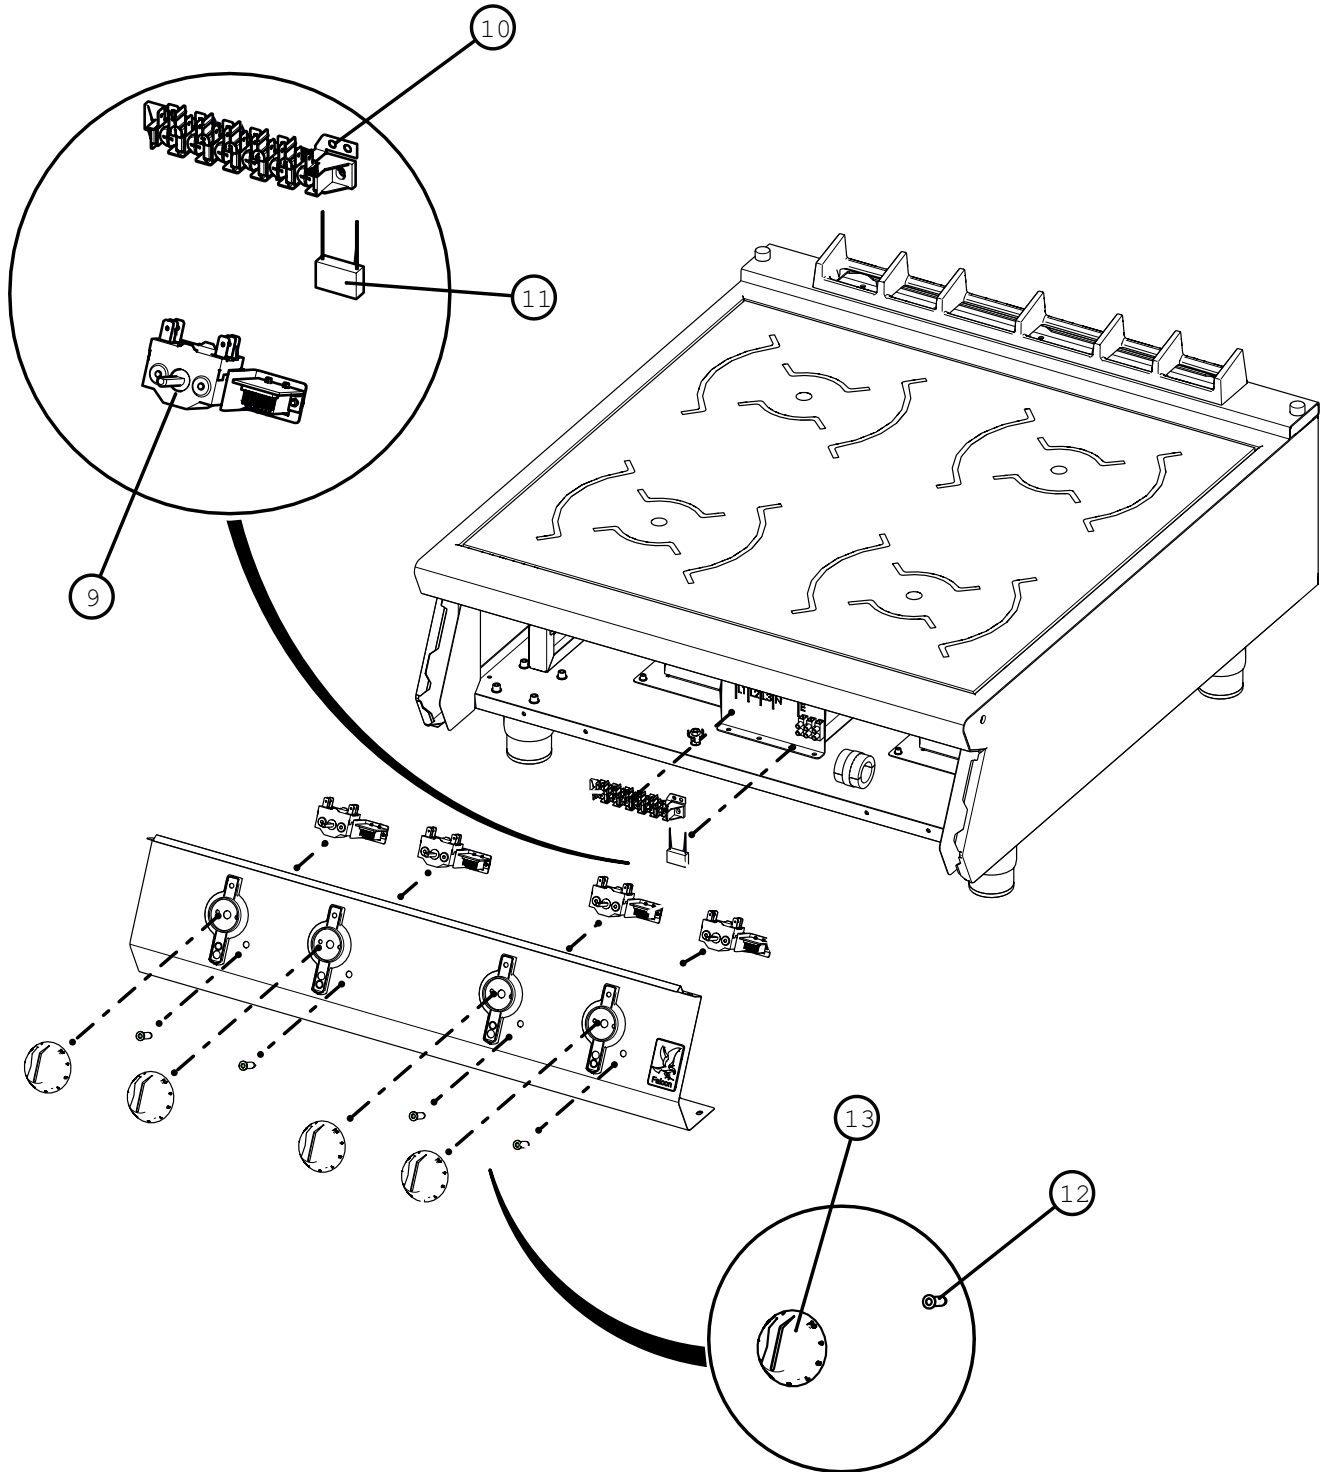

i9084 / i9085 Induction Boiling Top Spares

Controls

Controls

Item	Description	Spares No.	Part No.
9.	Power control switch Inducs	734070025	R8126
10.	Mains terminal block 6-way	731000006	R6823
11.	0.1uF Capacitor	734070026	R8113
12.	LED Indicator Inducs	734070028	R8128
13.	Control Knob	733920000	RA9135