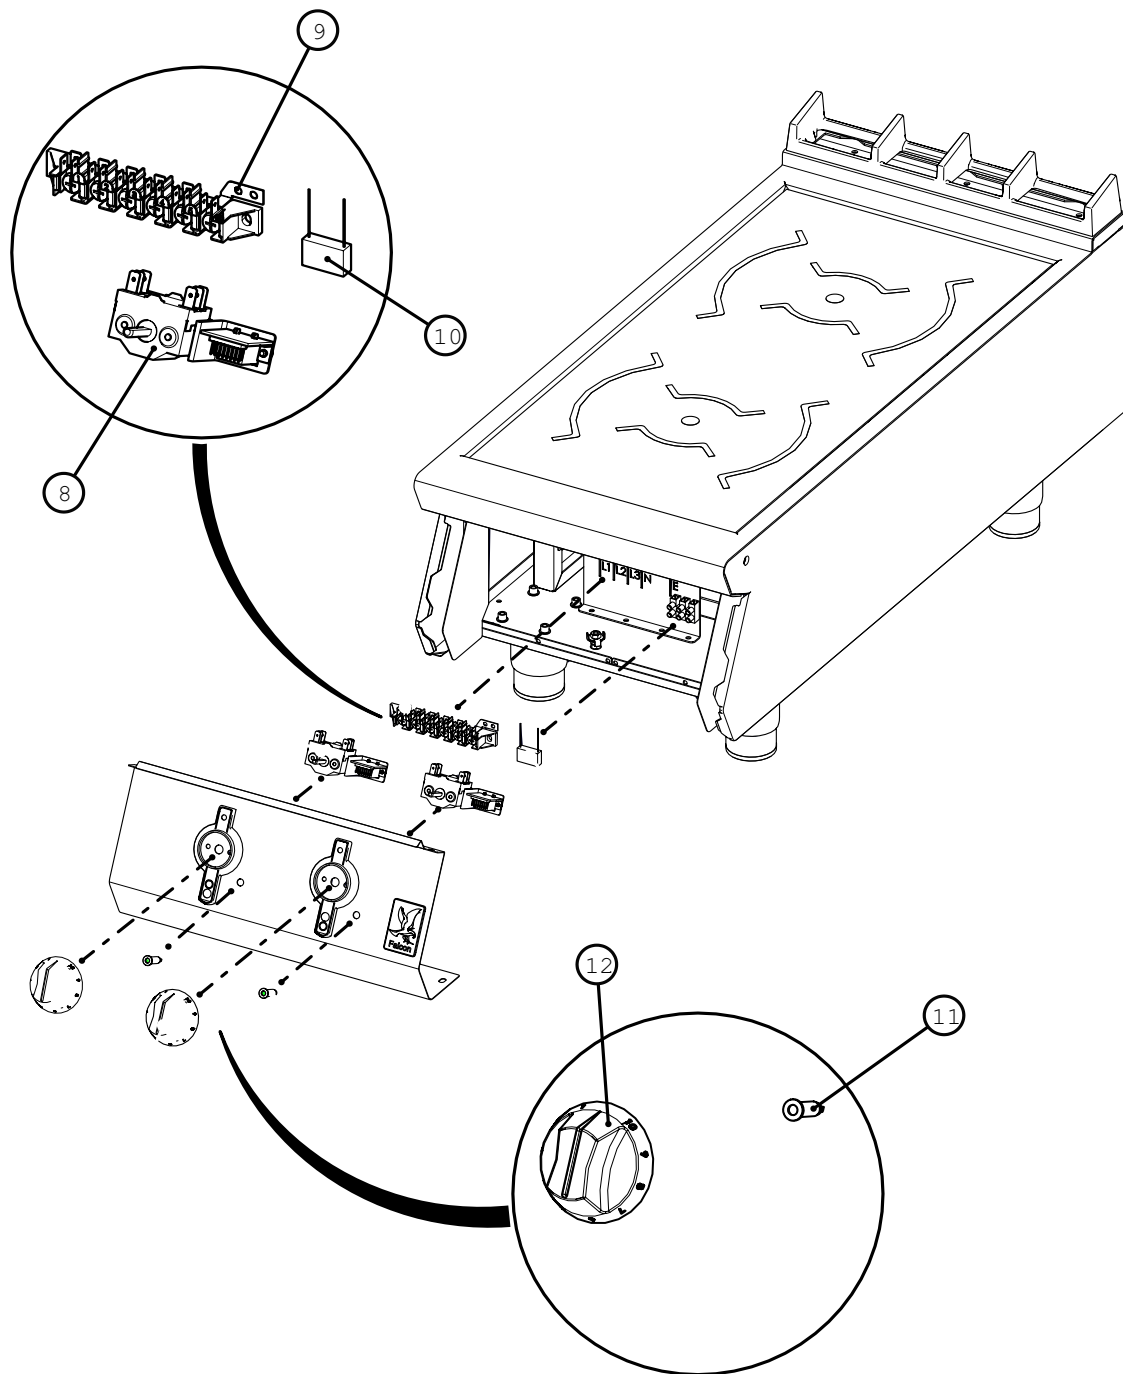

i9042 / i9043 Induction Boiling Top Spares

Controls

Controls

Item	Description	Spares No.	Part No.
8.	Power control switch Inducs	734070025	R8126
9.	Mains terminal block 6-way	731000006	R6823
10.	0.1uF Capacitor	734070026	R8113
11.	LED Indicator Inducs	734070028	R8128
12.	Control Knob	733920000	RA9135