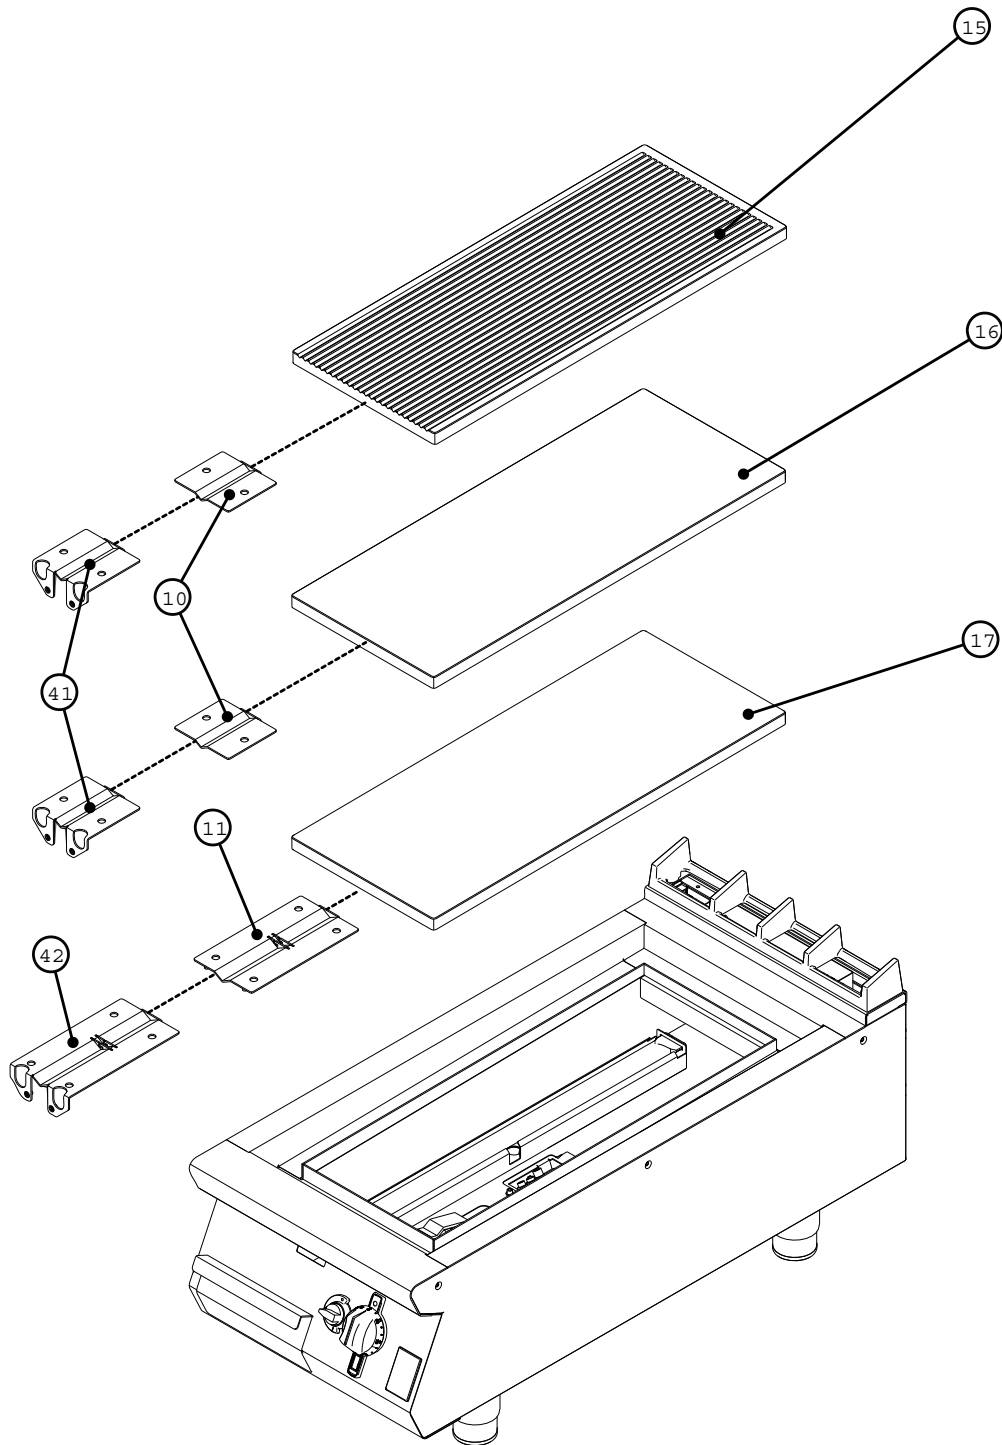

F900 SERIES

G9541, G9541R, G9541CR Griddles

Plate Fitments

Plate Fitments

Item	Description	Spares No.	Part No.
10.	Phial bracket (Pre- March 2018)	533620003	690095
11.	Chrome phial bracket (Pre- March 2018)	533630001	690096
15.	Ribbed griddle plate (400mm)	533600003	690098
16.	Griddle plate (400mm)	533600002	690097
17.	Chrome griddle plate (400mm)	533610000	690099
41.	Phial bracket (Post- March 2018)	533620020	-
42.	Chrome phial bracket (Post- March 2018)	533630006	-