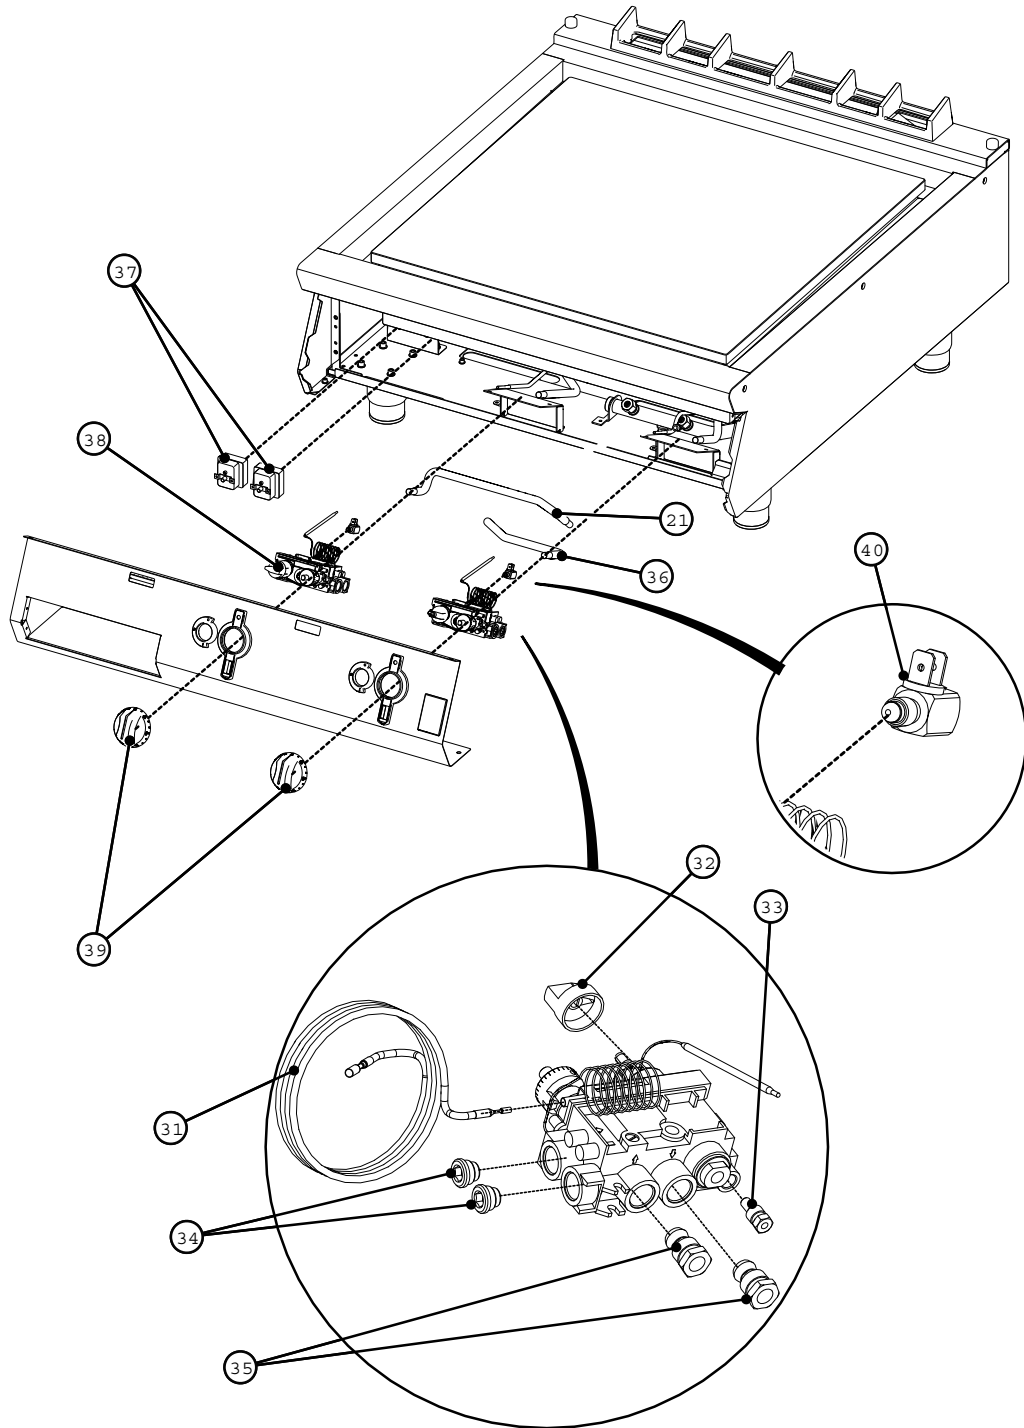

F900 SERIES

G9541CR, G9581CR Chrome Griddles

Griddle Controls

Griddle Controls

Item	Description	Spares No.	Part No.
21.	Pipe kit - Ø10 x 350mm	535010009	600232
31.	Ignition cable	533620010	RA9226
32.	Ignition knob	533620011	RA9147
33.	Compression fitting (4mm)	533620013	RA9145
34.	Plug 3/8" BSP	533620014	RA9146
35.	Compression fitting (10mm)	533620012	RA9144
36.	Pipe kit - Ø10 x 250mm	535010008	660005
37.	Safety thermostat	533630003	690106
38.	Valve assembly for chrome griddle	533630002	690105
39.	Control knob for chrome griddle	533630005	RA9211
40.	Interrupter	533630004	R6702