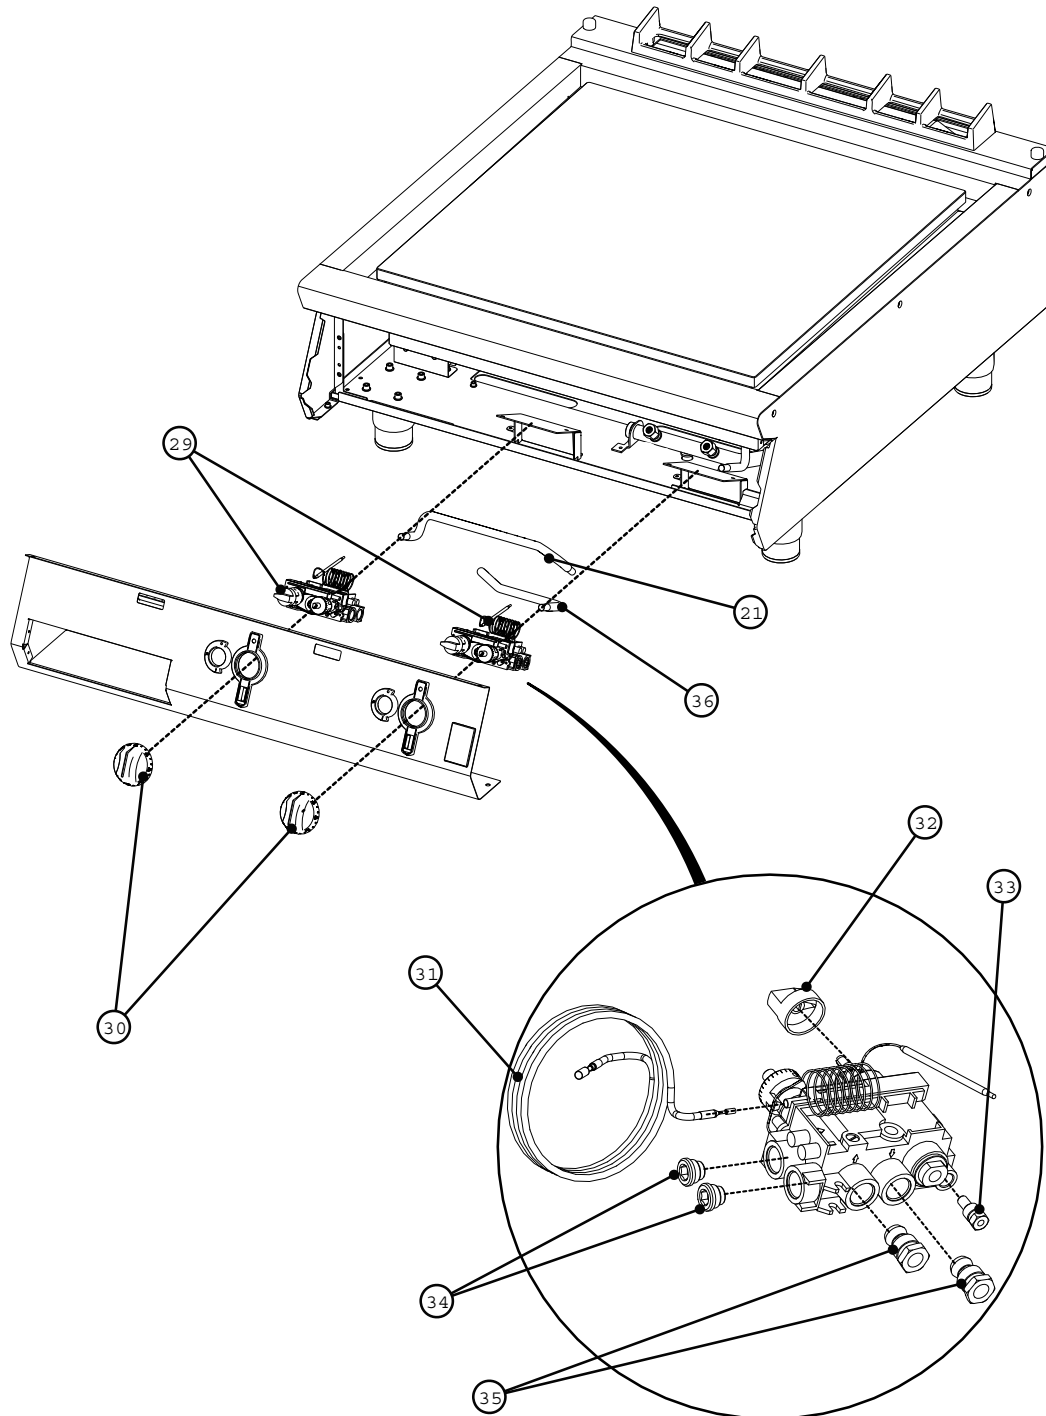

F900 SERIES

G9541, G9541R, G9581, G9581R Griddles

Griddle Controls

Griddle Controls

Item	Description	Spares No.	Part No.
21.	Pipe kit - Ø10 x 350mm	535010009	600232
29.	Griddle valve assembly	533620009	690107
30.	Control knob	533620015	RA9163
31.	Ignition cable	533620010	RA9226
32.	Ignition knob	533620011	RA9147
33.	Compression fitting (4mm)	533620013	RA9145
34.	Plug - 3/8" BSP	533620014	RA9146
35.	Compression fitting (10mm)	533620012	RA9144
36.	Pipe kit - Ø10 x 250mm	535010008	660005