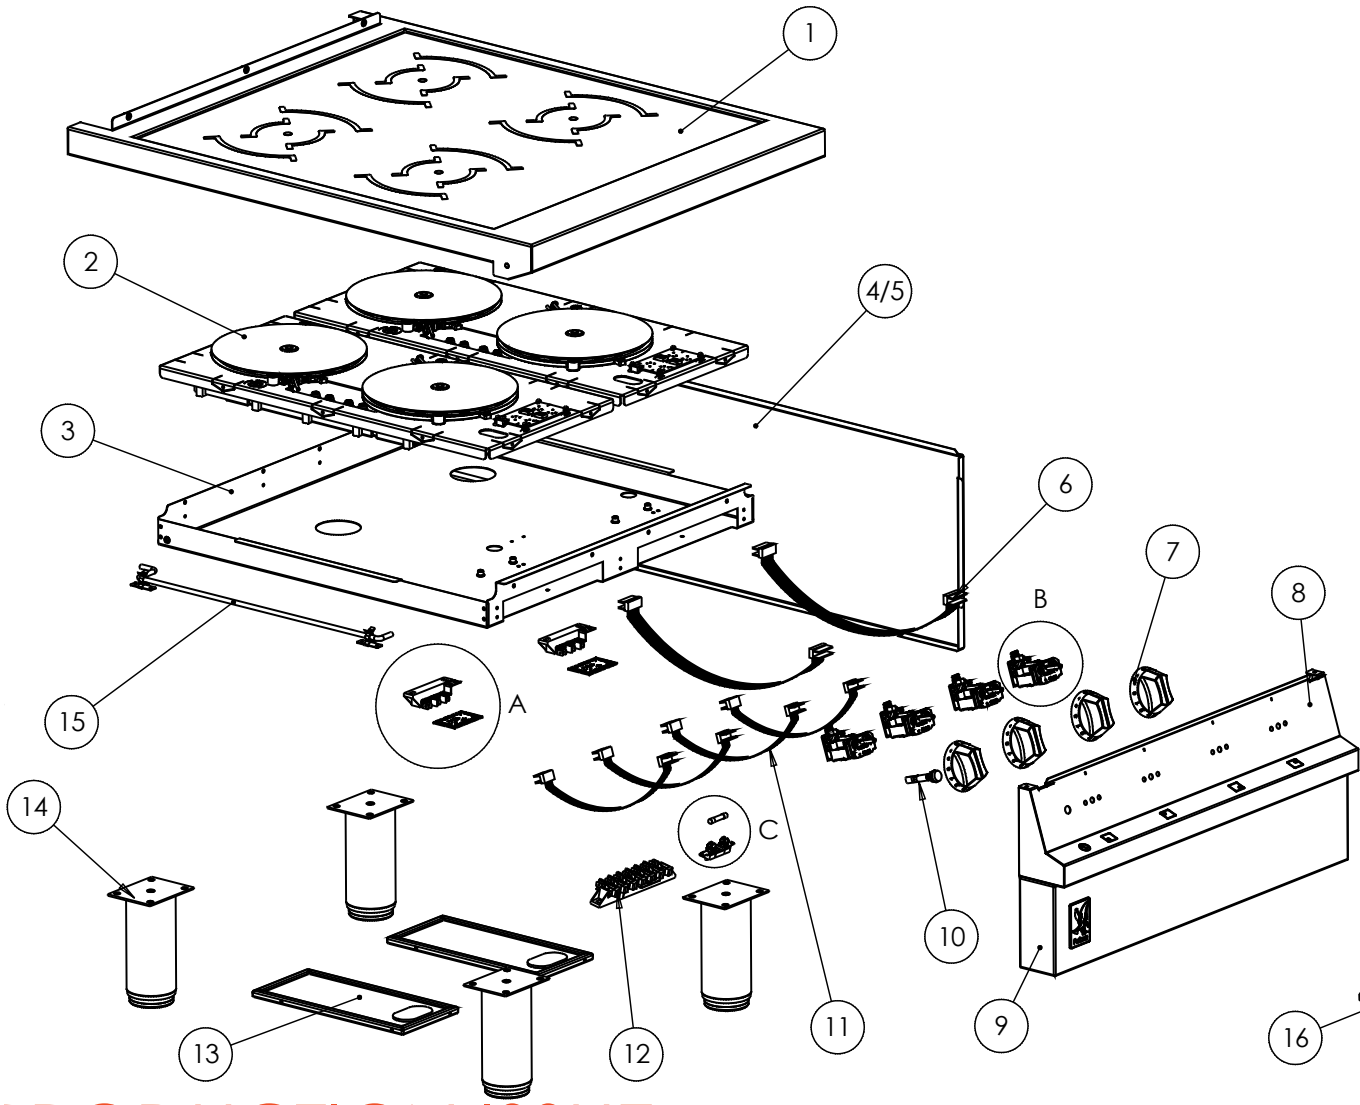

# E1403i - SPARES

ITEM NO.	DESCRIPTION	SPARES NO.
1	INDUCTION HOB ASSEMBLY	733990022
2	INDUCTION HEATER (16A)	733990004
3	INDUCTION GENERATOR CRADLE	733990033
4	RH OUTER SIDE PANEL	734070009
5	LH OUTER SIDE PANEL	734070010
6	8 POLE GLAND	733990009
7	INDUCTION CONTROL KNOB	733990003
8	CONTROL PANEL ASSEMBLY	733990023
9	FRONT FACIA ASSEMBLY	733990024
10	MAINS PILOT LIGHT (RED)	730962010
11	5 POLE GLAND	733990010
12	MAINS TERMINAL (7 WAY)	734000075
13	AIR FILTER	734070005
14	ST/ST ADJUSTABLE LEG	535480067
15	HOB STAY ROD	733990012
16	MAINS TERMINAL (3 WAY)	732910270
17	SPLITTER BOARD	733990008
18	CODING SWITCH	733990006
19	SWITCH SPACER	733990007
20	FUSE 2A	734243006
21	FUSE HOLDER	734310510